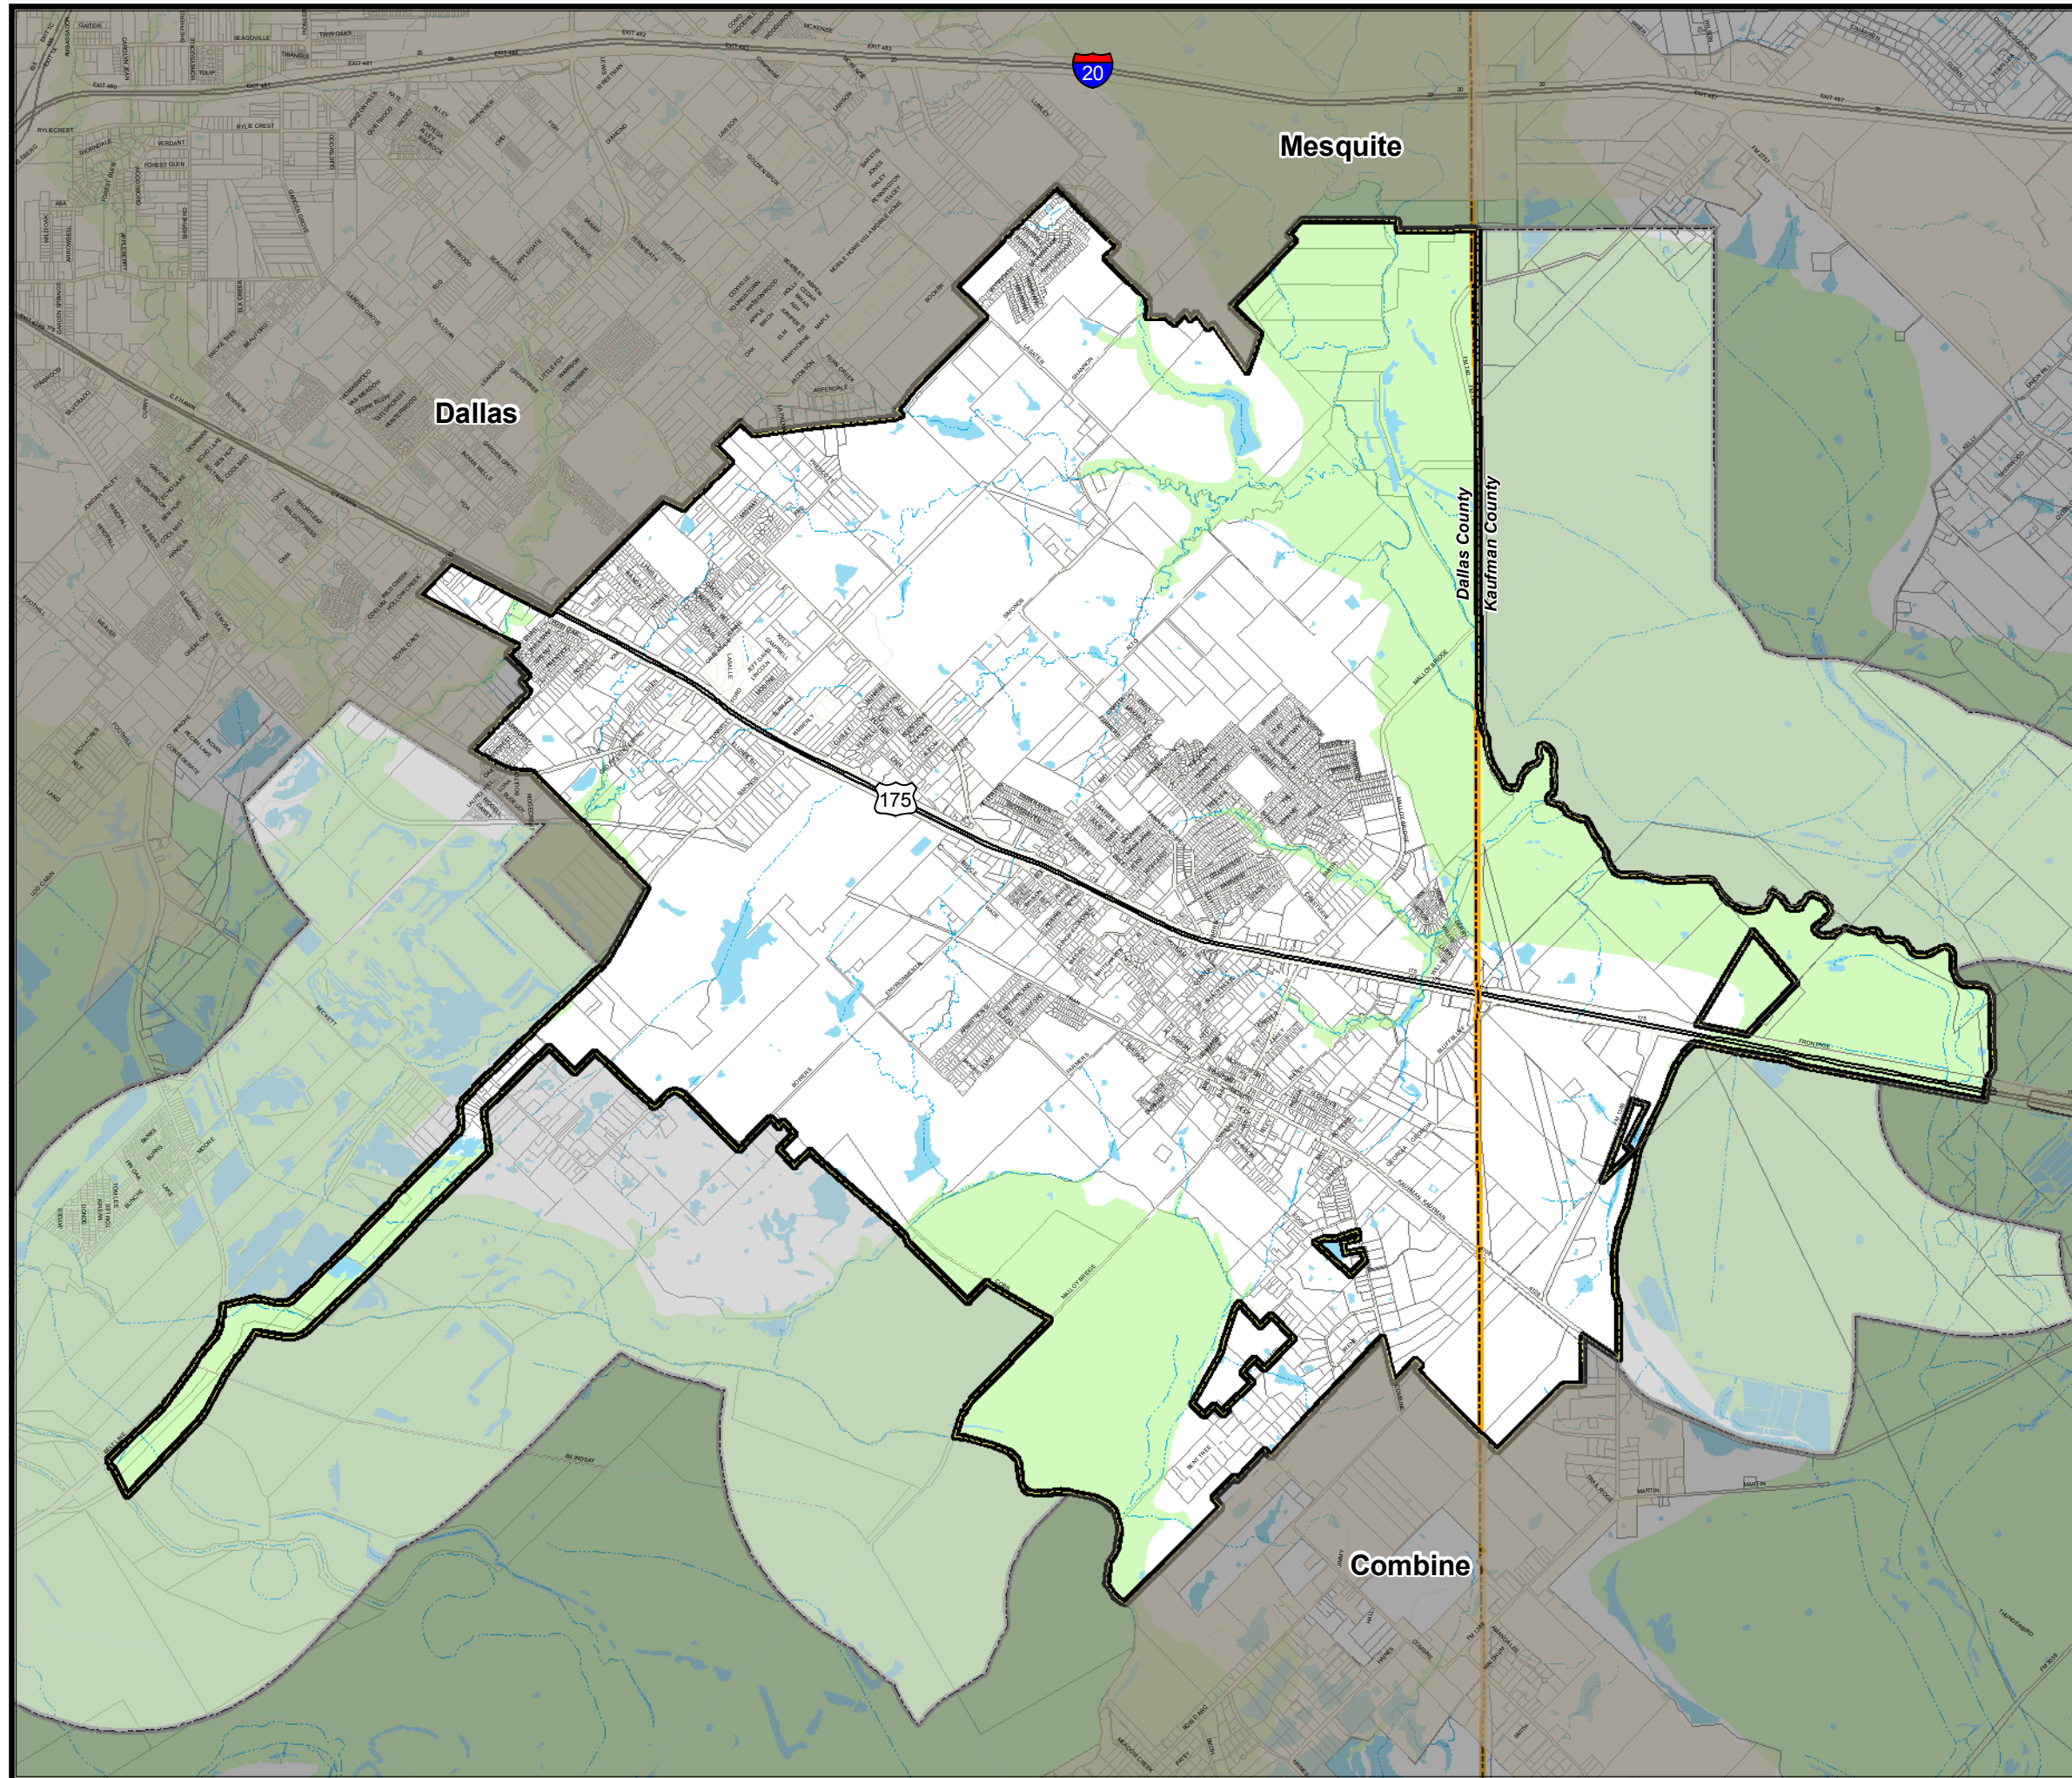

# City Limits and ETJ

City of Seagoville, Texas  
Comprehensive Plan

- Seagoville City Limits
- Extraterritorial Jurisdiction
- Floodplain
- Dallas/Kaufman County Line