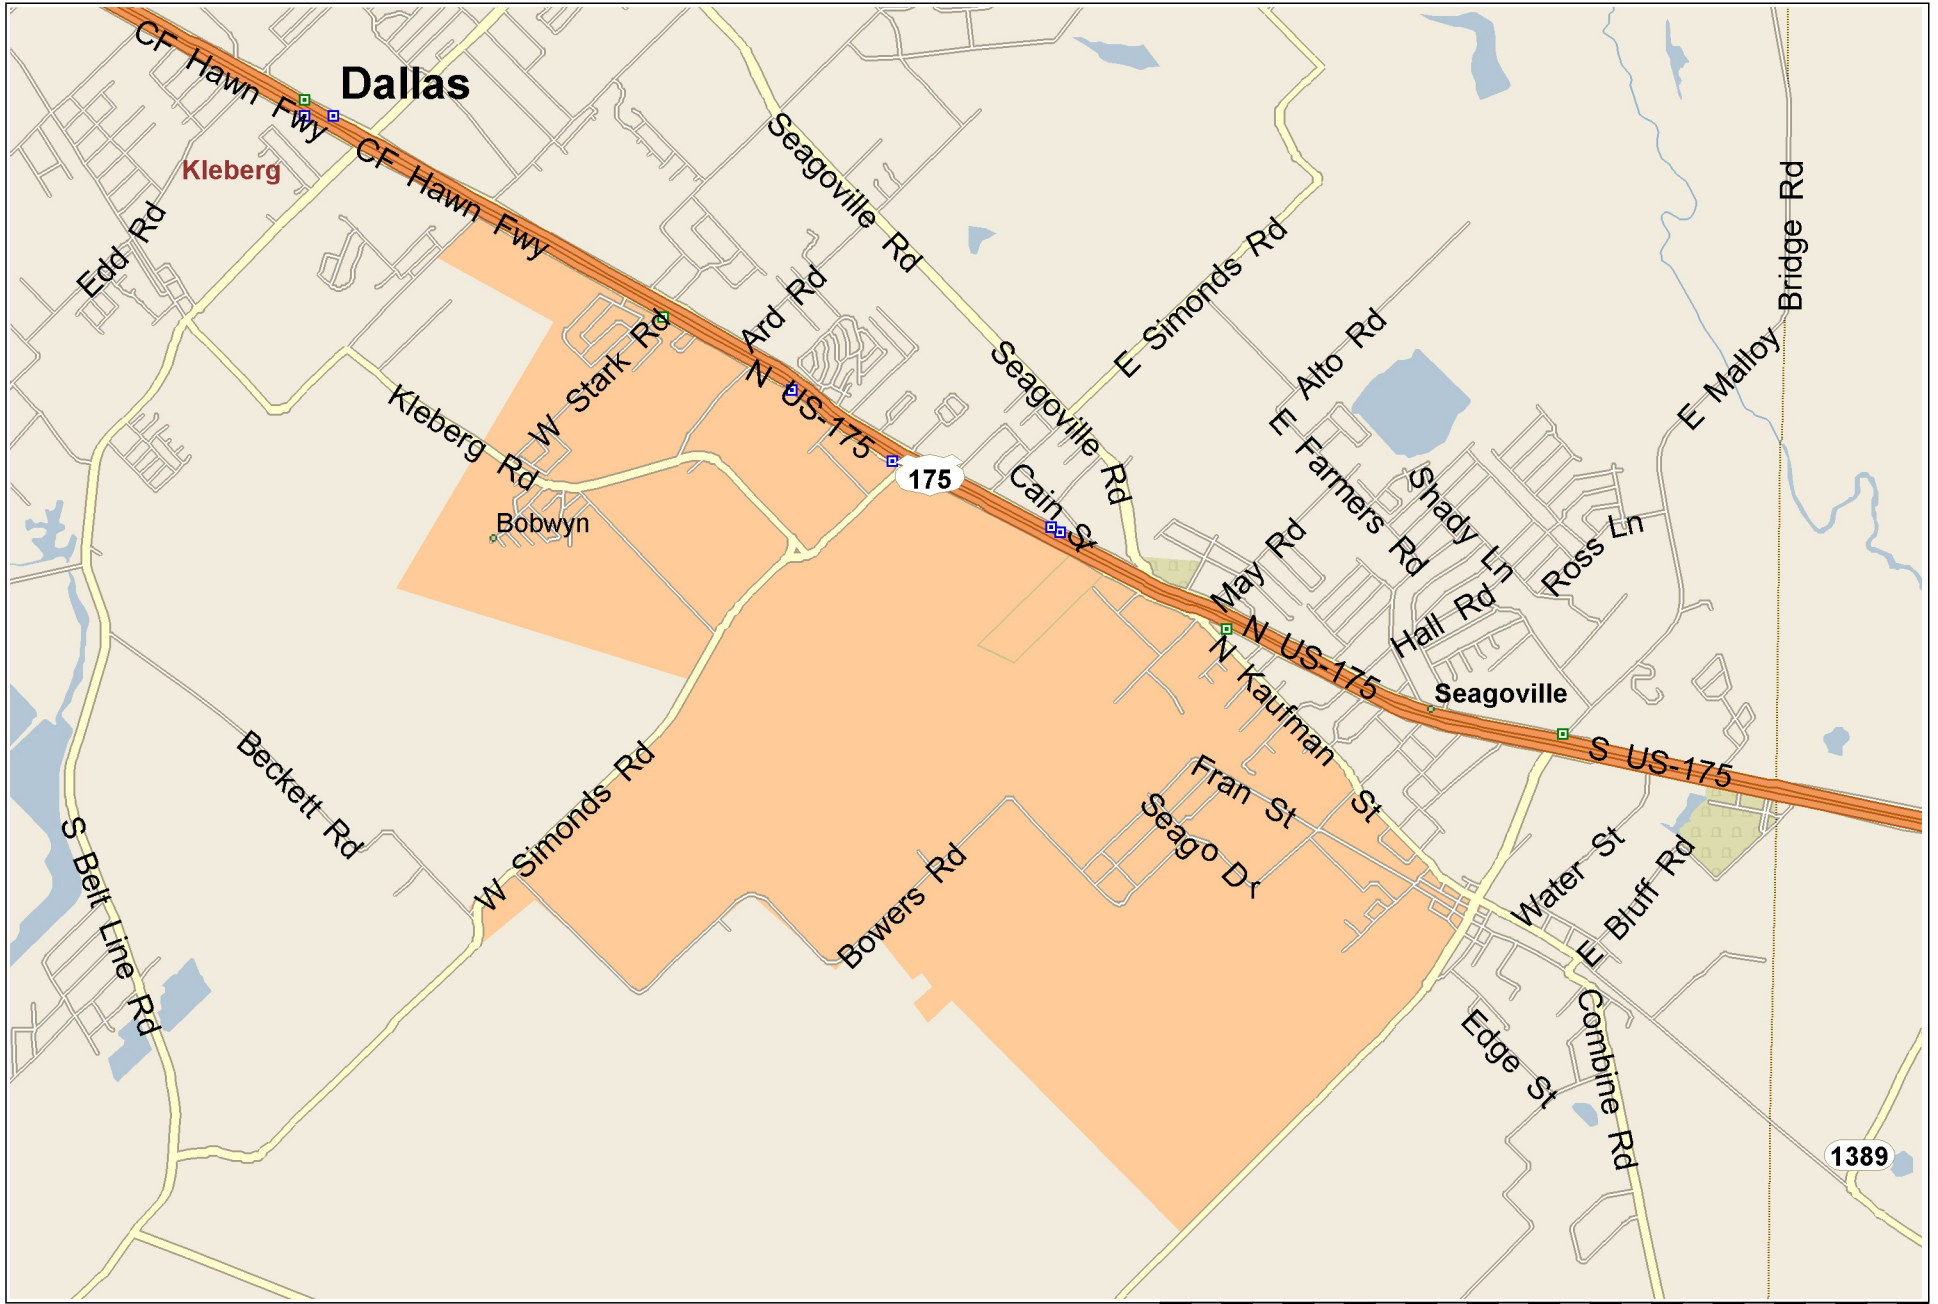

Seagoville Bulk Week 3

Copyright © and (P) 1988–2010 Microsoft Corporation and/or its suppliers. All rights reserved. <http://www.microsoft.com/mappoint/>
Certain mapping and direction data © 2010 NAVTEQ. All rights reserved. The Data for areas of Canada includes information taken with permission from Canadian authorities, including: © Her Majesty the Queen in Right of Canada, © Queen's Printer for Ontario. NAVTEQ and NAVTEQ ON BOARD are trademarks of NAVTEQ. © 2010 Tele Atlas North America, Inc. All rights reserved. Tele Atlas and Tele Atlas North America are trademarks of Tele Atlas, Inc. © 2010 by Applied Geographic Systems. All rights reserved.