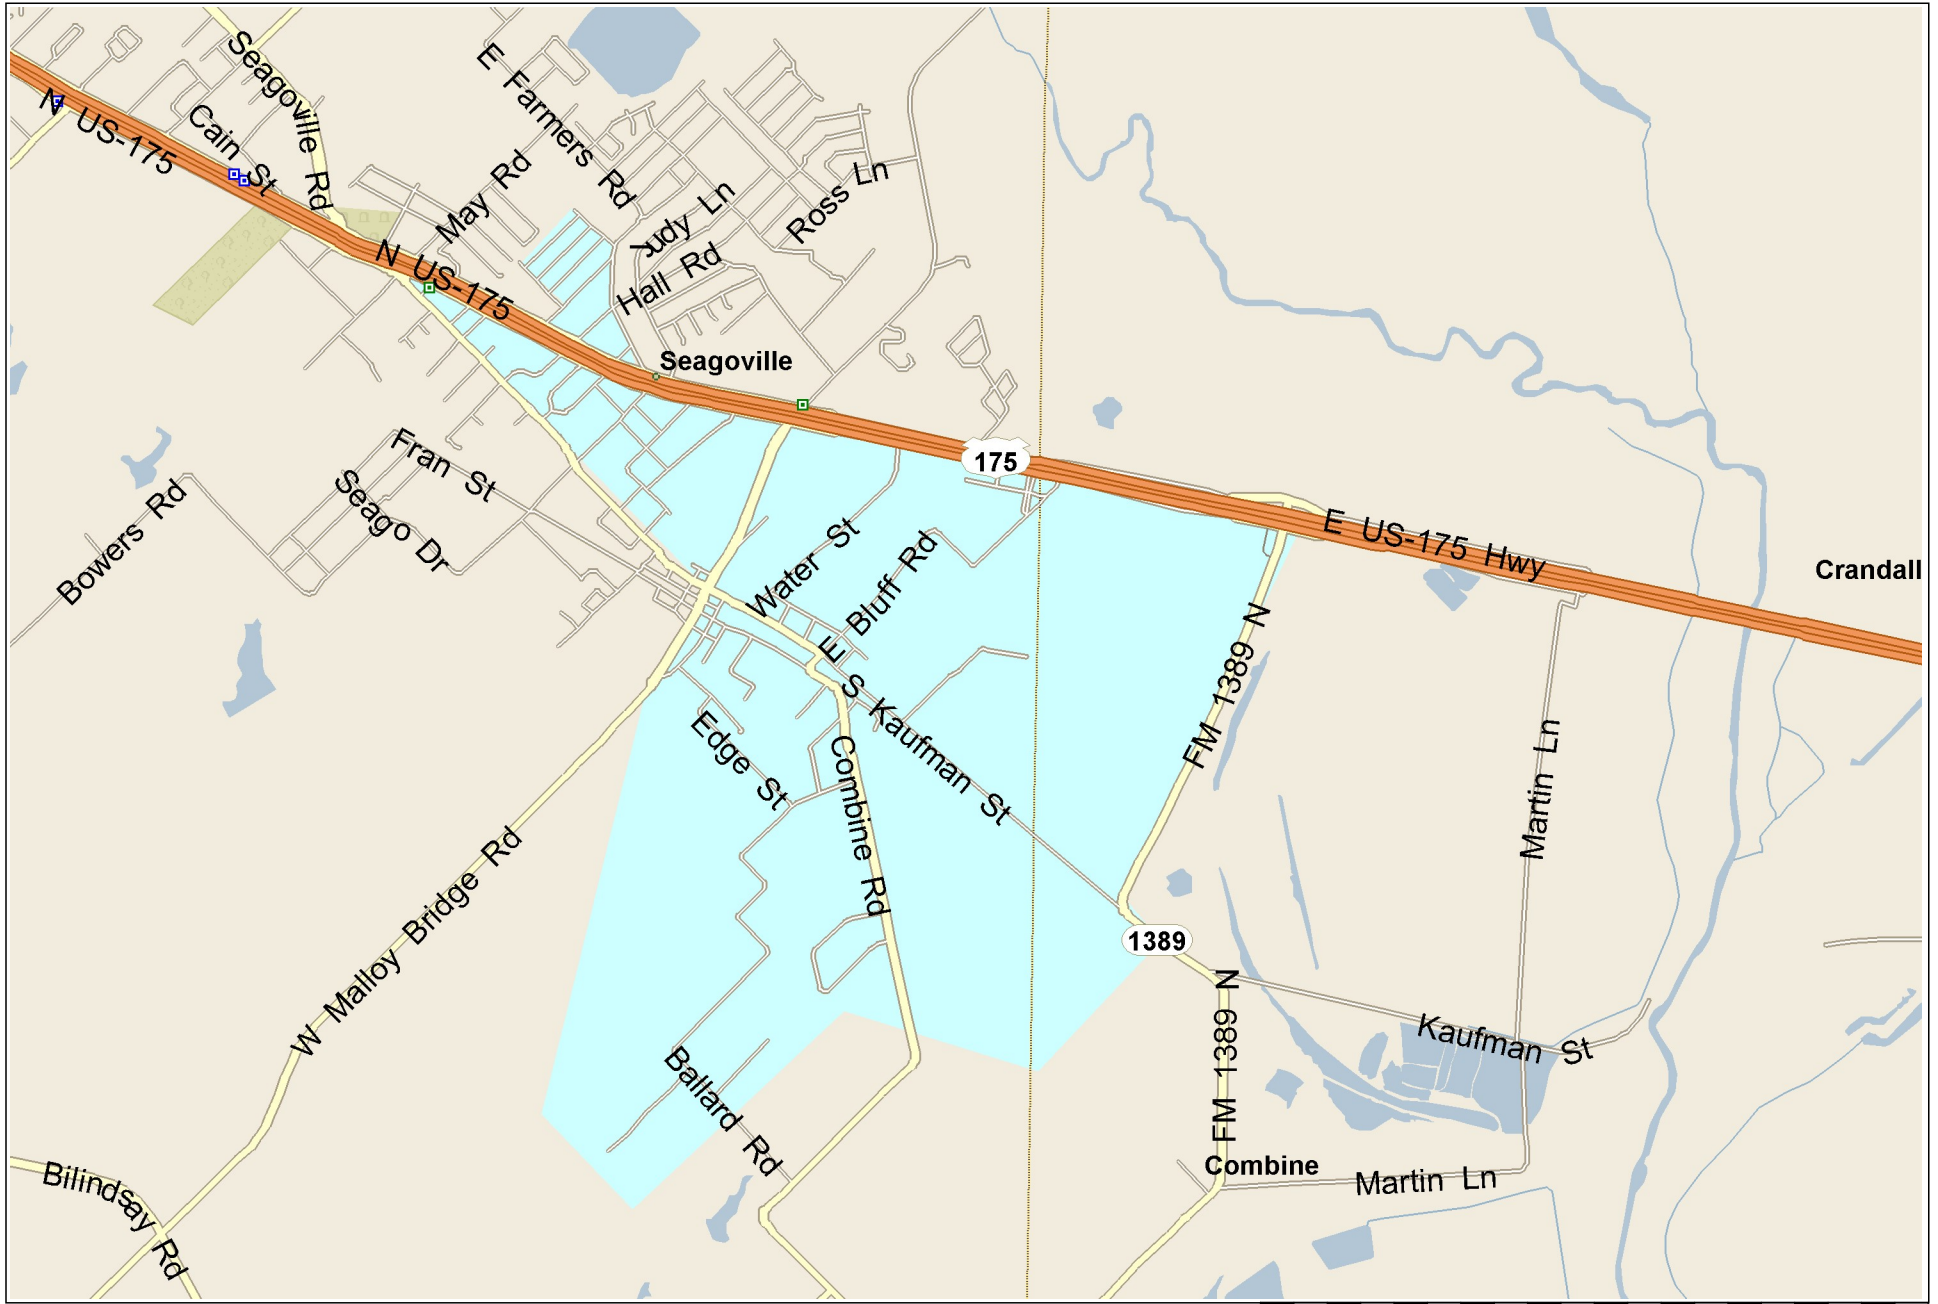

# Seagoville Bulk Week 4

Copyright © and (P) 1988–2010 Microsoft Corporation and/or its suppliers. All rights reserved. <http://www.microsoft.com/mappoint/>  
Certain mapping and direction data © 2010 NAVTEQ. All rights reserved. The Data for areas of Canada includes information taken with permission from Canadian authorities, including: © Her Majesty the Queen in Right of Canada, © Queen's Printer for Ontario. NAVTEQ and NAVTEQ ON BOARD are trademarks of NAVTEQ. © 2010 Tele Atlas North America, Inc. All rights reserved. Tele Atlas and Tele Atlas North America are trademarks of Tele Atlas, Inc. © 2010 by Applied Geographic Systems. All rights reserved.